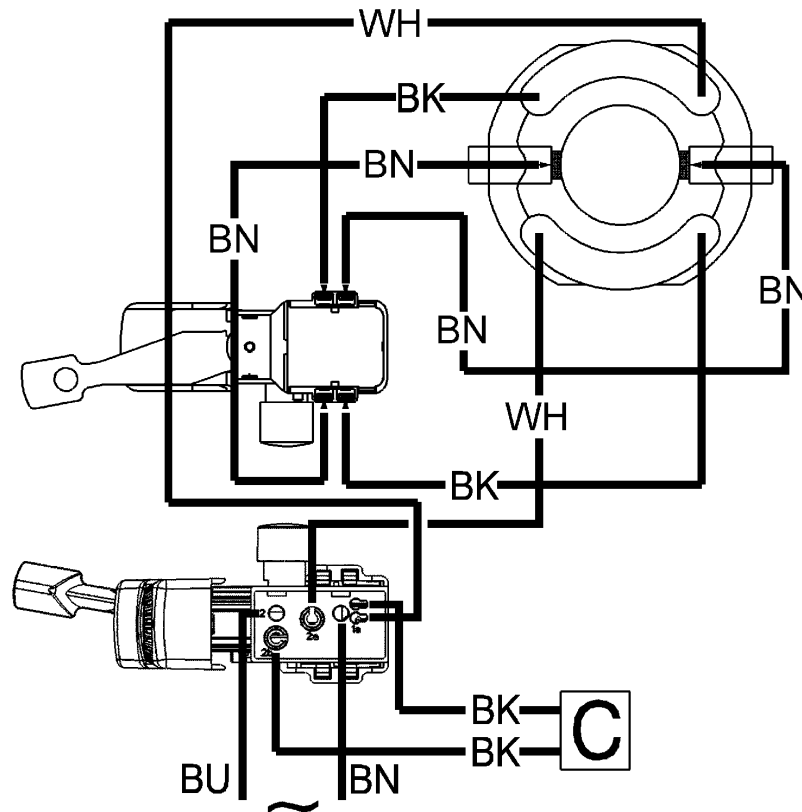

a# Circuit Block Diagram